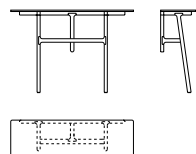

Font Argilla

L 42 P 42 H 52 cm
 W 16^{1/8}" D 16^{1/8}" H 20^{1/8}"

Claesson Koivisto Rune, 2018/2024

Photo p. 50

Accessories

Casper protective cover

Bottega Console

L 120 P 40 H 94 cm
 W 47²/₈" D 15⁵/₈" H 37"