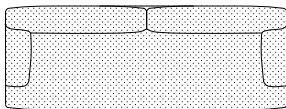

L 78 H 35 cm
W 36^{2/8"} H 39"

L 65 H 65 cm
W 25^{5/8"} H 25^{5/8"}