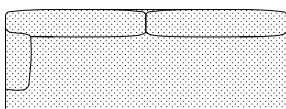

Forma new elements

Sam Hecht and Kim Colin, 2023/2024

L 78 H 35 cm
W 36^{2/8"} H 39"

L 65 H 65 cm
W 25^{5/8"} H 25^{5/8"}

LP recycled

LucidiPevere, 2016/2024

Photo p. 20

Accessories

- LP removable cushion
- Lips removable cushions
- Joining element
- Writing arm
- Water drainage hole
- Casper protective cover