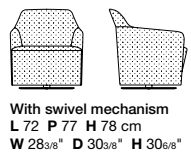

Armchair - high back
L 59 P 51 H 78 cm
W 23²/₈" D 20¹/₈" H 30⁶/₈"

Photo p. 12

Accessories
Set of felt feet

Photo p. 16

Accessories

Casper protective cover

Flap bi-material

Ramos Bassols, 2022/2024