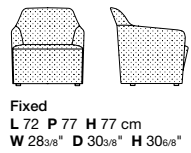

Armchair - high back
L 59 P 51 H 78 cm
W 23²/₈" D 20¹/₈" H 30⁶/₈"

Photo p. 12

Accessories
Set of felt feet

Photo p. 16

Accessories

Casper protective cover

Flap bi-material

Ramos Bassols, 2022/2024