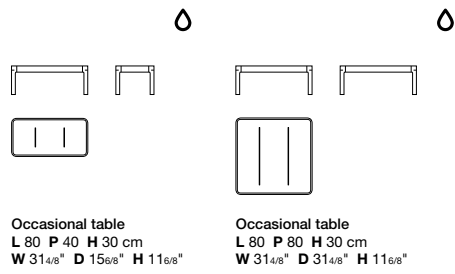

Photo p. 16

Accessories

Casper protective cover

Flap bi-material

Ramos Bassols, 2022/2024

Photo p. 24