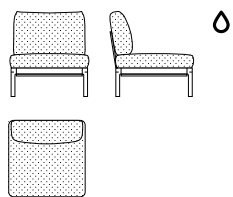

AluAlu

Luciano Bertoncini, 2014/2024

Lounge chair
L 80 P 90 H 88 cm
W 31¹/₈" D 35³/₈" H 34⁵/₈"