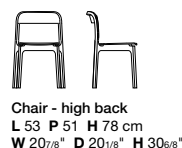

AluAlu

Luciano Bertoncini, 2014/2024

Contorna padded seat

Ramos Bassols, 2023/2024

Photo p. 12

Accessories
Set of felt feet