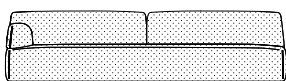

3-seater sofa rh/lh
L 270 P 101 H 80 cm
W 106^{2/8"} D 39^{5/8"} H 31^{4/8"}