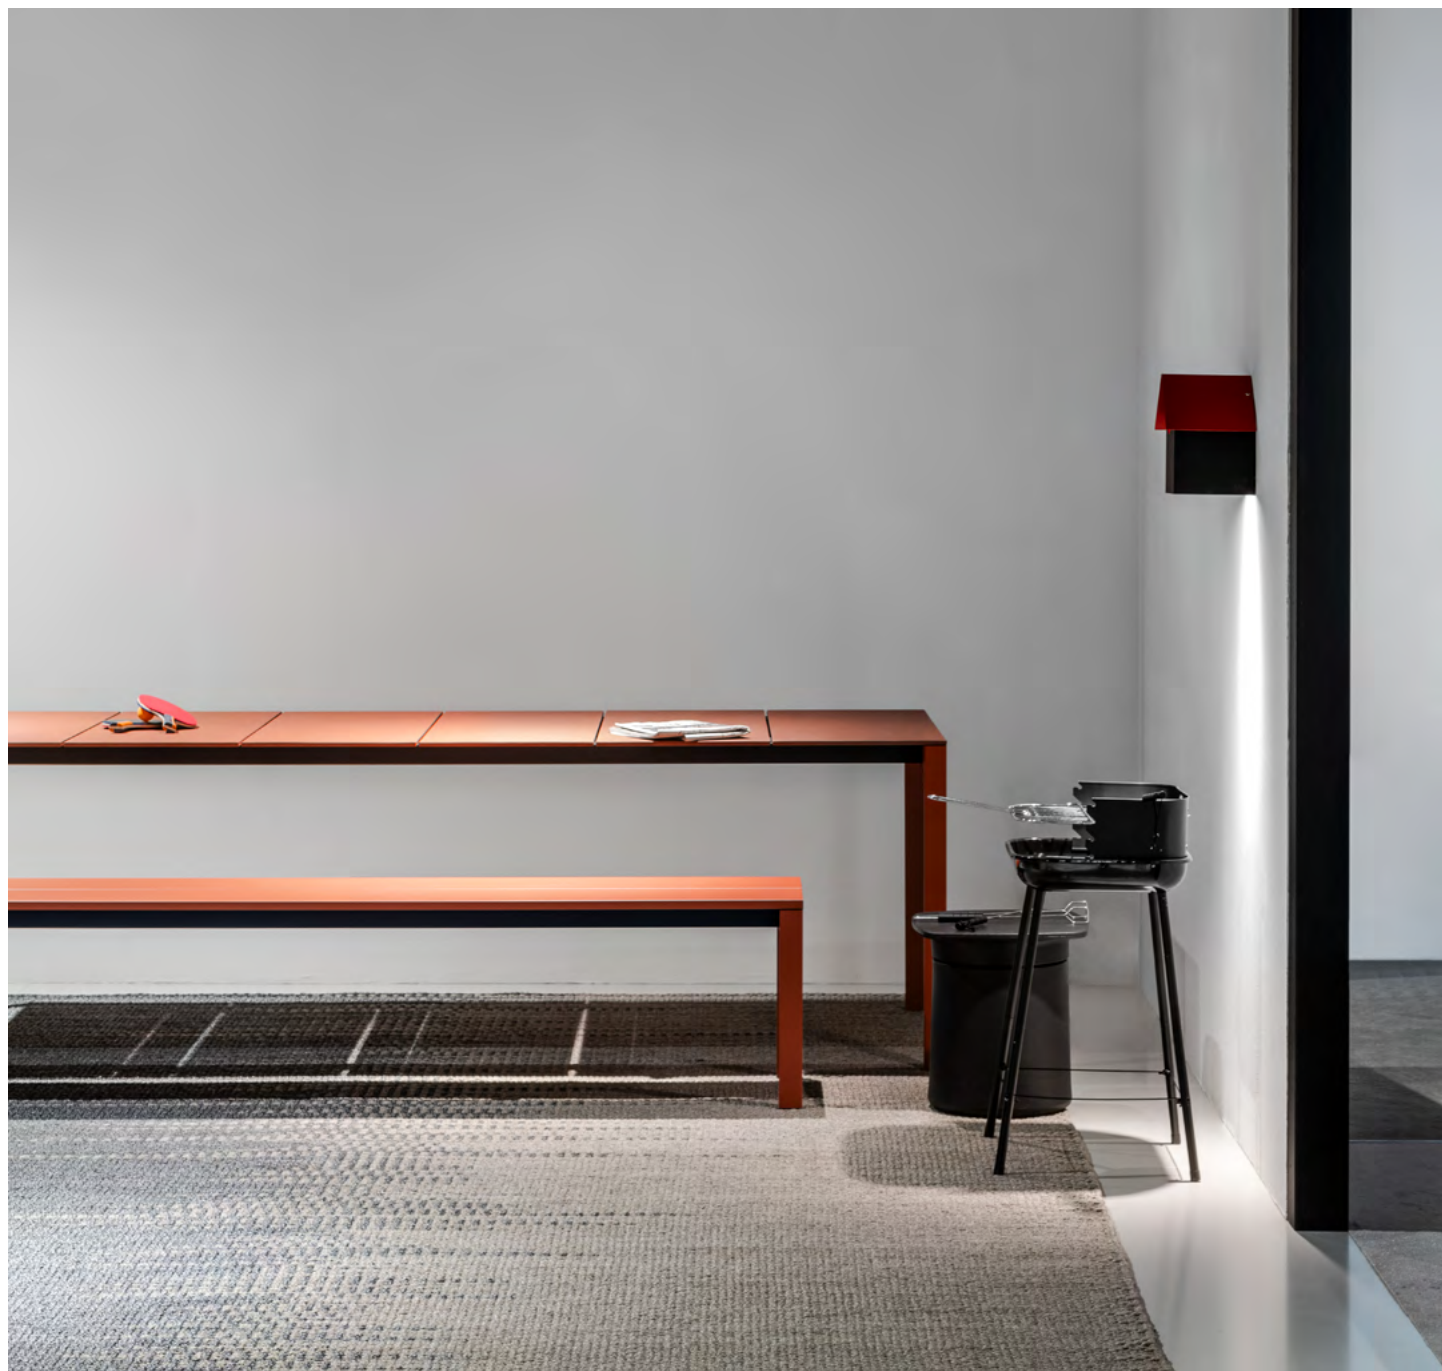

The be-Easy Slatted table is available in a new version with transverse laminate slats, finished in the new Clay finish. This textured trowel, handcrafted, offers sophisticated aesthetics and resistance to scratches and impacts.