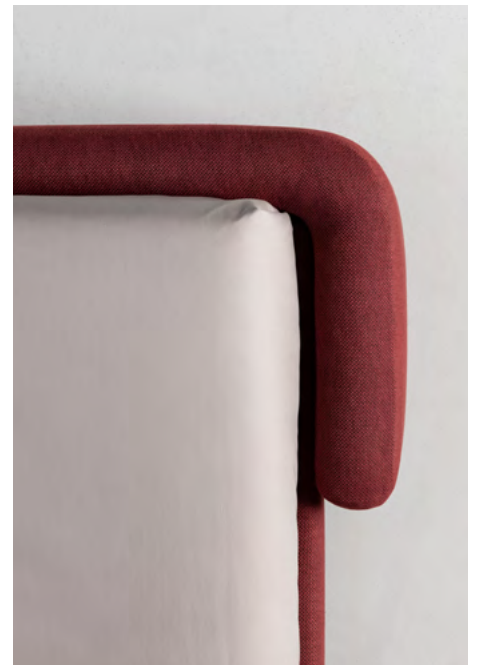

Features

Removable cover in the fabric version
Can be placed on the wall or in the middle of the room

Suggested colors

personal Spaces
by md h

Re-edition of the historic bed designed by Luciano Bertoncini in 2000. The structure is a 100% recyclable powder-coated aluminum frame and the headboard is made of veneered plywood. Available in a compact package. It requires simple assembly.