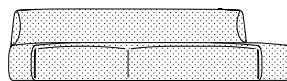

Photo p. 24

Forma new elements

Sam Hecht and Kim Colin, 2023/2024

2-seater sofa
L 200 P 101 H 80 cm
W 78^{5/8"} D 39^{5/8"} H 31^{4/8"}

3-seater sofa
L 270 P 101 H 80 cm
W 106^{2/8"} D 39^{5/8"} H 31^{4/8"}